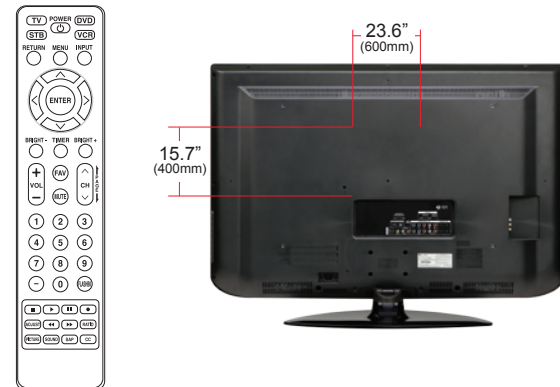

REAR AUDIO/VIDEO INPUTS/OUTPUTS

RF In (Antenna/Cable)	1
L/R Audio/Component Video In	1
L/R Audio Out	1
S-Video In	1
HD Component Video In (Y,Pb,Pr) + L/R Audio	2
Digital Audio Out	1 (Optical)
HDMI™/HDCP Input	3 (V.1.3)
RGB In (D-Sub 15pin) - PC	1
PC Audio Input	1
Remote Control In (IR)	1
RS-232C In (Control/Service)	1
USB (Service Only)	1

AUDIO

Audio Outout Power (Watts - THD 10%)	10W + 10W
Speaker System Details	1 Way 2 System
Dolby® Digital Decoder	•
Mono/Stereo/Dual (MTS/SAP)	•
Bass/Treble/Balance Controls	•
Sound Mode	4 Modes
Mute	•

CABINET/ACCESSORIES

Cabinet Style	Table Top
Remote Control Type	Universal
VESA® Compliant	• (600mm x 400mm)

POWER

Consumption (Typical)	300W
Stand-by Consumption	<1W
Energy Star Compliant	•

DIMENSIONS/WEIGHTS

Dimensions w/out stand (W x H x D)	41.2" x 28.9" x 4.0"
Weight w/out stand	59.5 lbs
Dimensions w/stand (W x H x D)	41.2" x 31.5" x 13.7"
Weight w/stand	69.4 lbs
Packaging Dimensions (W x H x D)	49.2" x 35.8" x 17.9"
Weight in package	80.5 lbs
UPC	719192172937
Limited Warranty	1 Year Parts/Labor

DIMENSIONS/REMOTE/INPUTS/OUTPUTS

The Quality Goes in Before the Name Goes on.